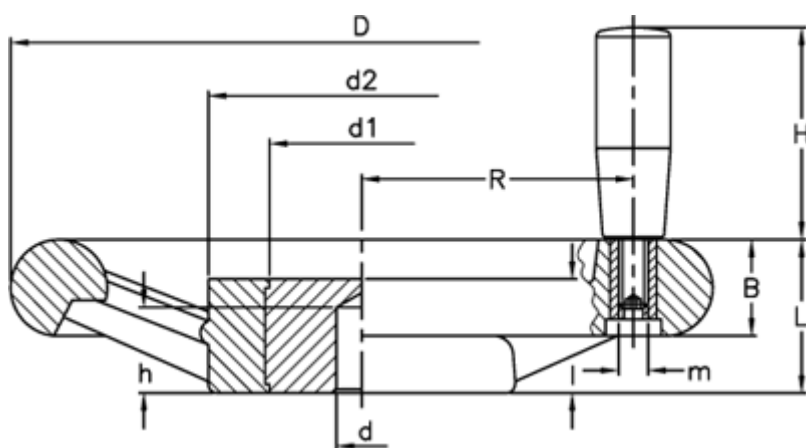

Data Sheet

Article number: 2301080011

Description: E+G Handwheel
VRU.125+I

Measures

B	= 18	I	= 22
C (N m)	= 220	L	= 28
D	= 125	L (J)	= 9
d1	= 32	m	= M8
d2	= 55	R	= 47
d H9	= 10		
H	= 65		
h	= 15		